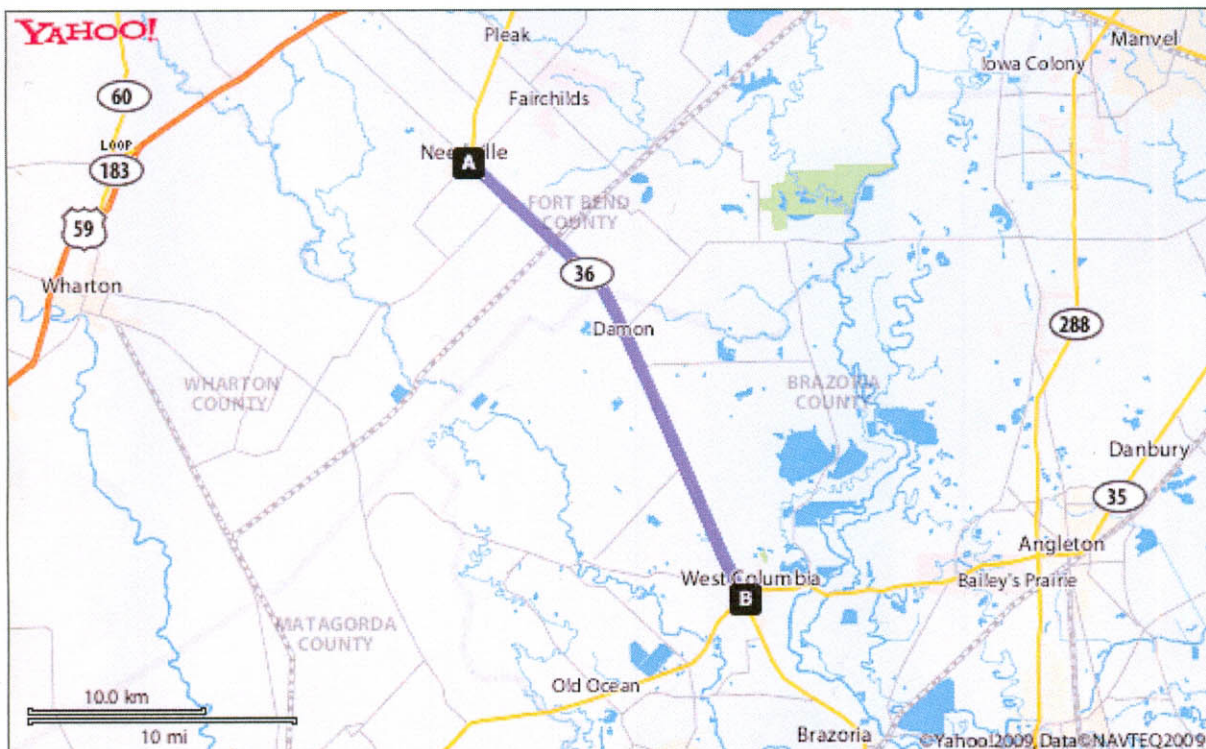

# Directions to 520 S 16th St, West Columbia, TX 77486-3752

Total Time: 26 mins, Total Distance: 21.78 mi

	Distance
<b>A</b> 1. Starting at the center of zip code 77461 on MAIN ST go toward HORAK ST	go 0.38 mi
2. Turn <b>R</b> on HIGHWAY 36(TX-36)	go 20.11 mi
3. Continue to follow TX-36	go 1.2 mi
4. Turn <b>L</b> on S 16TH ST	go 466 ft
<b>B</b> 5. Arrive at 520 S 16TH ST, WEST COLUMBIA, on the <b>L</b>	

Time: 26 mins, Distance: 21.78 mi

When using any driving directions or map, it's a good idea to do a reality check and make sure the road still exists, watch out for construction, and follow all traffic safety precautions. This is only to be used as an aid in planning.