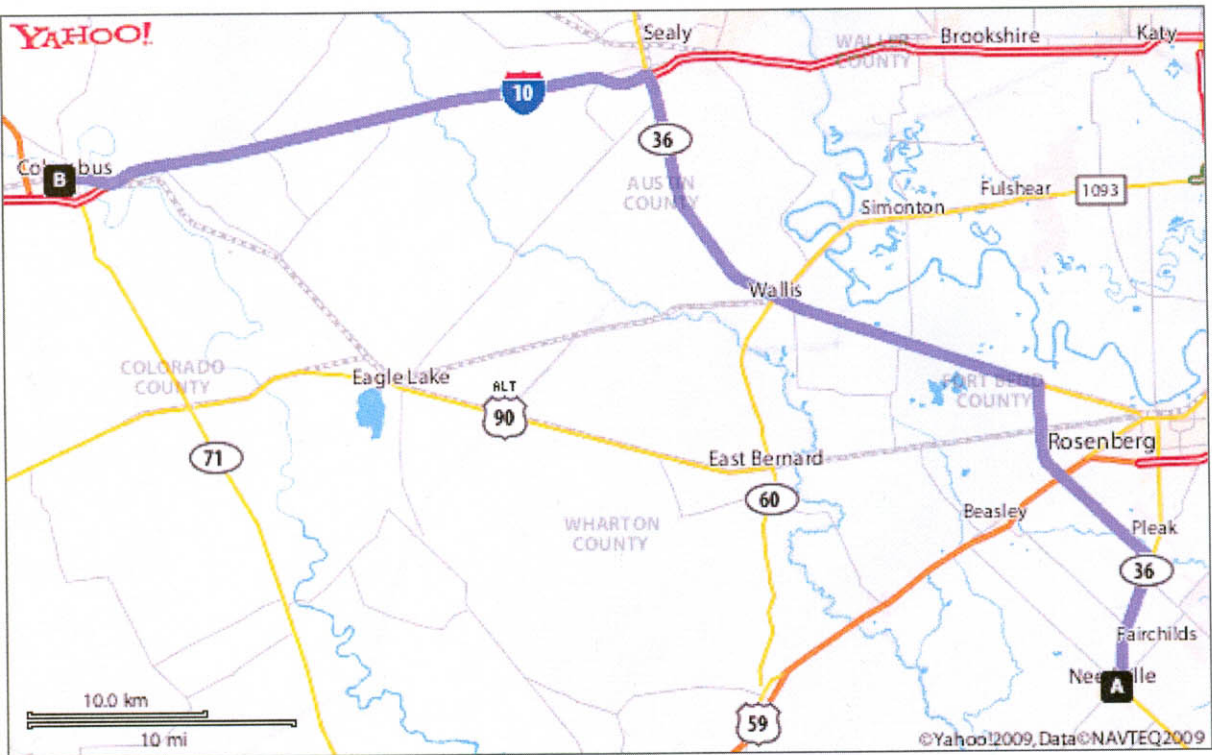

- A** 1. Starting at the center of zip code 77461 on MAIN ST go toward SCHOOL ST go 151 ft
- 2. Turn **R** on SCHOOL ST(FM-1236) go 0.27 mi
- 3. Bear **L** on HIGHWAY 36(TX-36) go 3.89 mi
- 4. Continue on TX-36 S go 207 ft
- 5. Continue on HIGHWAY 36(TX-36) go 1.27 mi
- 6. Turn **L** on GERKEN RD go 1.52 mi
- 7. Continue on HARTLEDGE RD go 3.33 mi
- 8. Continue on TX-10-SPUR go 4.26 mi
- 9. Turn **L** on TX-36 go 22.52 mi
- 10. Turn **L** to take ramp onto I-10 W go 21.3 mi
- 11. Take exit #698/COLUMBUS onto US-90 go 3.48 mi
- 12. Turn **L** on LEGION DR go 69 ft

B 13. Arrive at LEGION DR, COLUMBUS

Time: 1 hours 14 mins, Distance: 61.92 mi

When using any driving directions or map, it's a good idea to do a reality check and make sure the road still exists, watch out for construction, and follow all traffic safety precautions. This is only to be used as an aid in planning.