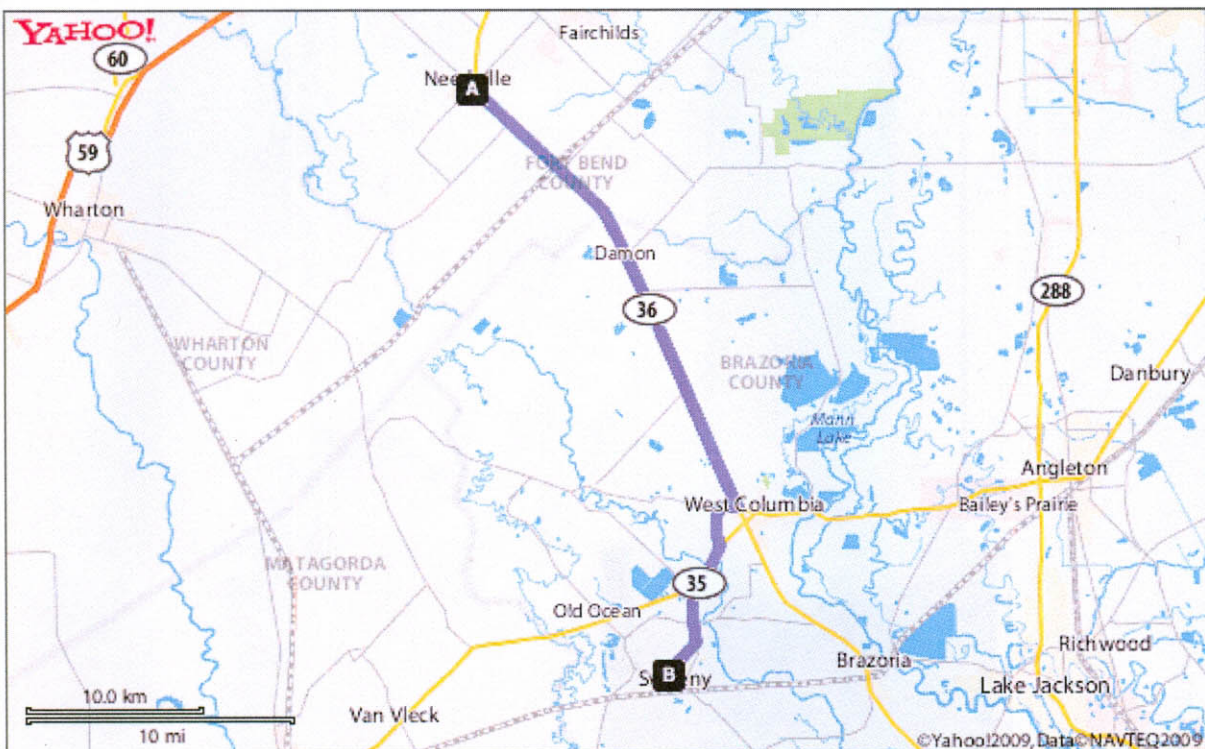

Directions to 1200 N Elm St, Sweeny, TX 77480

Total Time: 39 mins, Total Distance: 29.56 mi

	Distance
A 1. Starting at the center of zip code 77461 on MAIN ST go toward HORAK ST	go 0.38 mi
2. Turn R on HIGHWAY 36(TX-36)	go 20.11 mi
3. Continue to follow TX-36	go 0.41 mi
4. Turn R on TX-35	go 4.58 mi
5. Turn L on FM 1459 RD(FM-1459)	go 2.23 mi
6. Bear R on E ASHLEY WILSON RD(CR-332)	go 1.5 mi
7. Continue on E ASHLEY-WILSON RD	go 0.23 mi
8. Turn L on N ELM ST	go 0.12 mi
B 9. Arrive at 1200 N ELM ST, SWEENY, on the L	

Time: 39 mins, Distance: 29.56 mi

When using any driving directions or map, it's a good idea to do a reality check and make sure the road still exists, watch out for construction, and follow all traffic safety precautions. This is only to be used as an aid in planning.